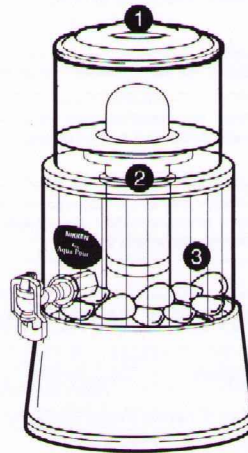

PiMag Aqua Pour features:

- *Compact design*
- *Gravity flow operation*
- *Microsponge prefilter*
- *Ceramic prefilter*
- *Activated carbon filter*
- *Zeolite filter material*
- *Pi ceramic material*
- *Mineral stones*
- *Magnetic technology*

PiMag Aqua Pour benefits:

- Can be set up on a counter or practically anywhere.
- Requires no electricity or plumbing.
- Reduces particulates.
- Provides more intensive filtration, for areas with high sediment or rust content.
- Simple, natural form of adsorption filtering.
- Provides exceptional filtration quality.
- Reproduces conditions for creating pi water.
- Naturally alkaline, to filter and help regulate water pH.
- Adds the magnetic component to produce PiMag water.