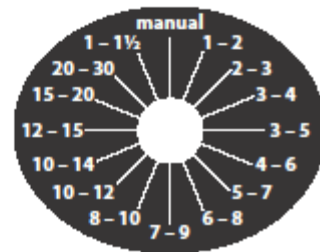

Manual Mode
Contest Mode

20° adjustable tilt to suit your viewing angle.
(length x breadth x height) 17cm x 15cm x 6cm

T-FIT

**Toastmaster's
Fully Integrated Timer**

16 selectable timings for all toastmasters