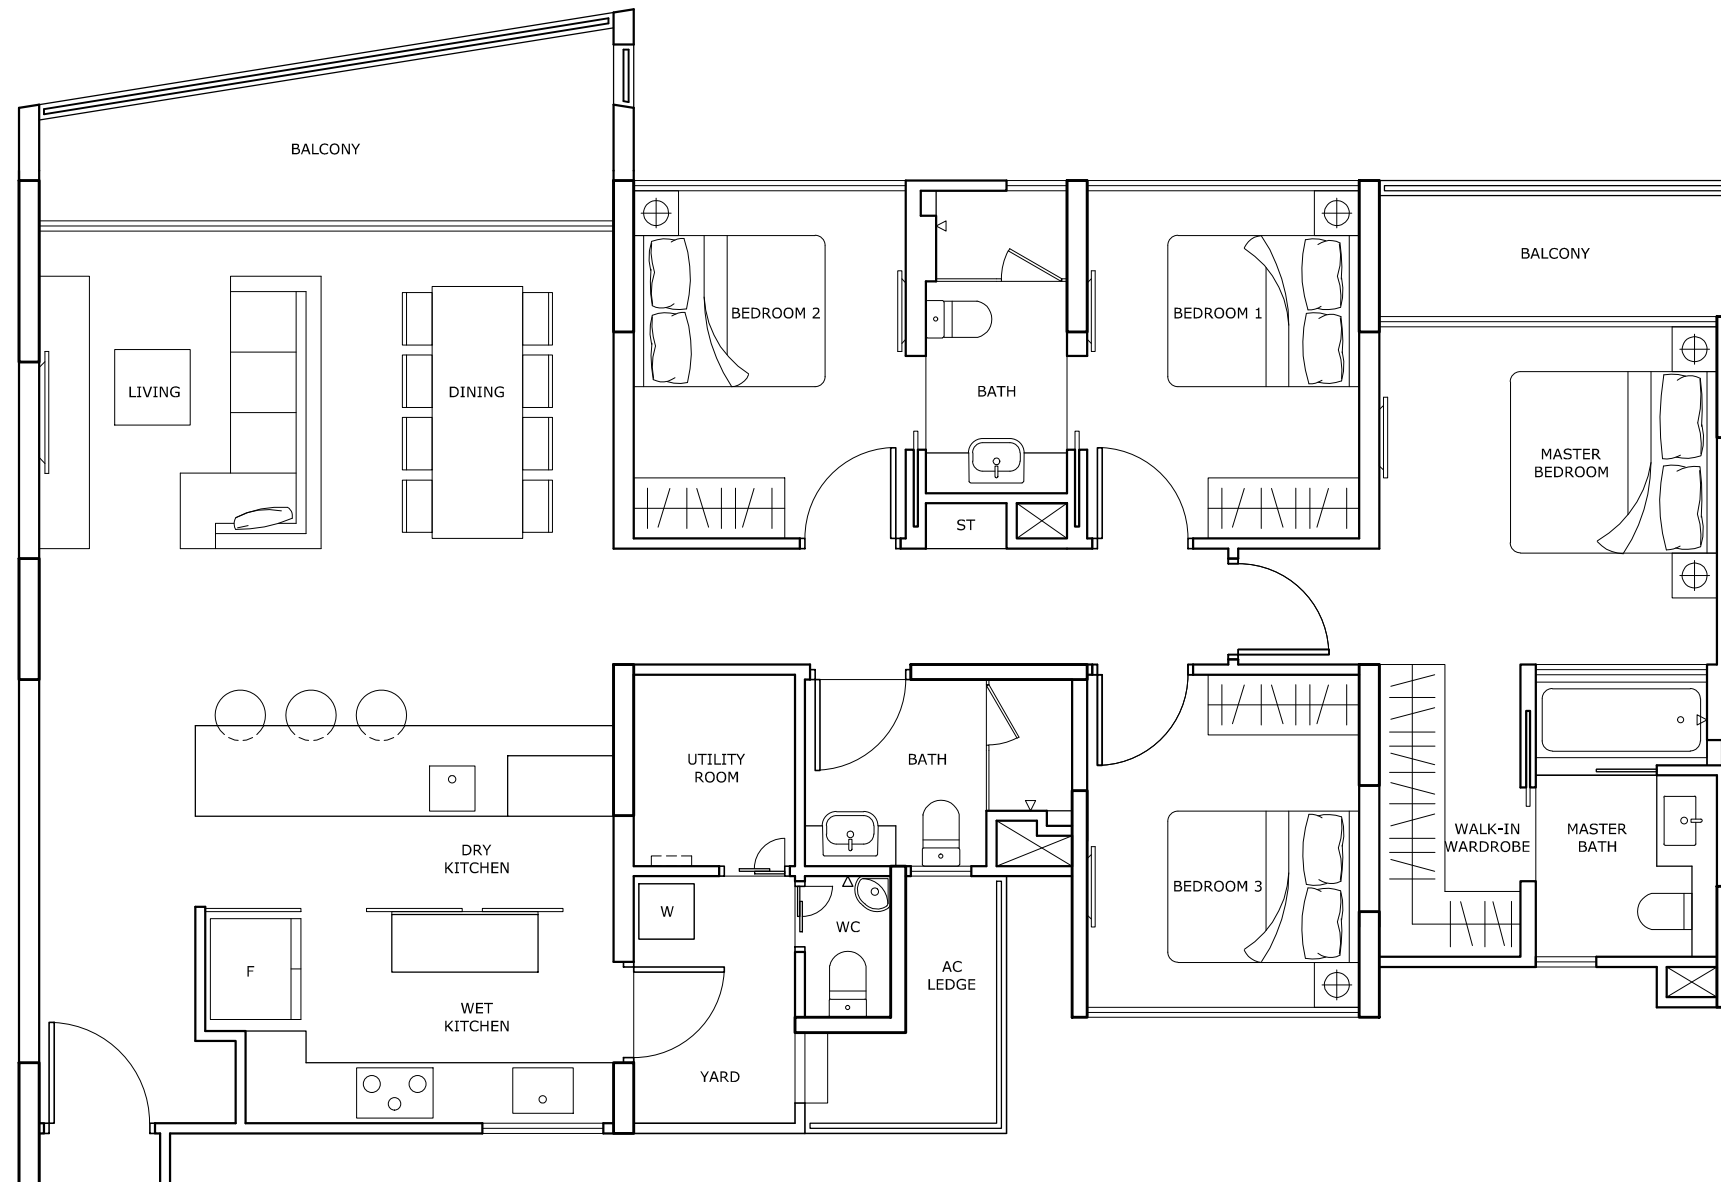

# DRAFT

TYPE F1

4 BEDROOM  
2ND & 4TH STOREY PLAN  
BEDOK RESERVOIR DEVELOPMENT